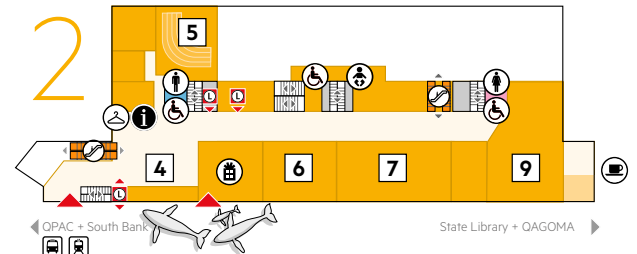

QUEENSLAND MUSEUM

QUEENSLAND MUSEUM FLOOR PLAN

12. Wild State Gallery

Toilets

10. Discovery Centre

11. Gladiators: Heroes of the Colosseum, until 28 January 2018 (temporary exhibition)

Exhibition Shop

4. Ticket desk

5. Theatre (disabled access on level 15)

6, 7. Otherworlds: Visions of Our Solar System (temporary exhibition)

9. Lost Creatures

Cloakroom

Parents room

Shop

Toilets

Cafe

3. Sciencentre / Mathamazing until 3 September 2017

Toilets

1. ENERGEX Playasaurus Place

2. Jurassic Joe

Toilets

Information desk

Parents room

Public telephone