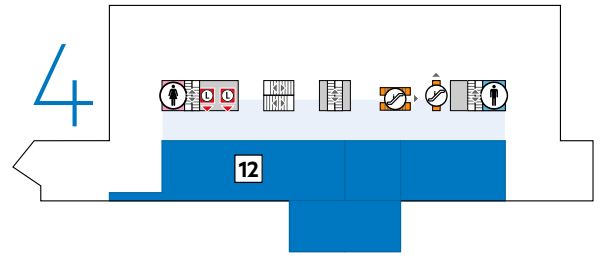

QUEENSLAND MUSEUM

QUEENSLAND MUSEUM FLOOR PLAN

12. Wild State Gallery

Toilets

10. Discovery Centre

11. Gladiators: Heroes of the Colosseum, until 28 January 2018 (temporary exhibition)

Exhibition Shop

4. Ticket desk

5. Theatre (disabled access on level 15)

6, 7. Otherworlds: Visions of Our Solar System (temporary exhibition)

9. Lost Creatures

Cloakroom

Parents room

Shop

Toilets

Cafe

3. Sciencentre / Mathamazing until 3 September 2017

Toilets

1. ENERGEX Playasaurus Place

2. Jurassic Joe

Toilets

Information desk

Parents room

Public telephone