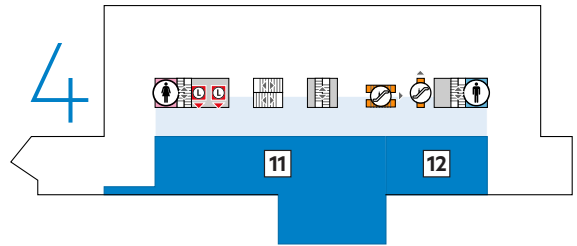

# QUEENSLAND MUSEUM FLOOR PLAN

- 11. Wild State Gallery
- 12. Discovery Centre **OPENS 9 MARCH 2019**
- Toilets

- 10. NASA – A Human Adventure **STARTS HERE**

- 5. Ticket desk
- 6. Theatre (disabled access on level 1.5)
- 7. Lost Creatures
- 8. Big Creatures
- 9. NASA – A Human Adventure **CONTINUES HERE**
- Cloakroom
- Shop
- Cafe
- Exhibition Shop
- Parents room
- Toilets

- 3. SparkLab, Sciencentre
- 4. Anzac Legacy Gallery
- Toilets

- 1. ENERGEX Playasaurus Place
- 2. Jurassic Joe
- Toilets
- Parents room
- Information desk
- Public telephone