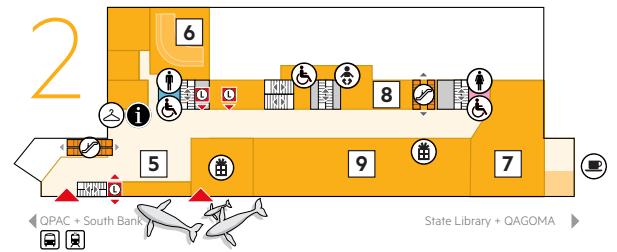

# QUEENSLAND MUSEUM FLOOR PLAN

- 11. Wild State Gallery
- 12. Discovery Centre **OPENS 9 MARCH 2019**
- Toilets

- 10. NASA – A Human Adventure **STARTS HERE**

- 5. Ticket desk
- 6. Theatre (disabled access on level 1.5)
- 7. Lost Creatures
- 8. Big Creatures
- 9. NASA – A Human Adventure **CONTINUES HERE**
- Cloakroom
- Shop
- Cafe
- Exhibition Shop
- Parents room
- Toilets

- 3. SparkLab, Sciencentre
- 4. Anzac Legacy Gallery
- Toilets

- 1. ENERGEX Playasaurus Place
- 2. Jurassic Joe
- Toilets
- Parents room
- Information desk
- Public telephone