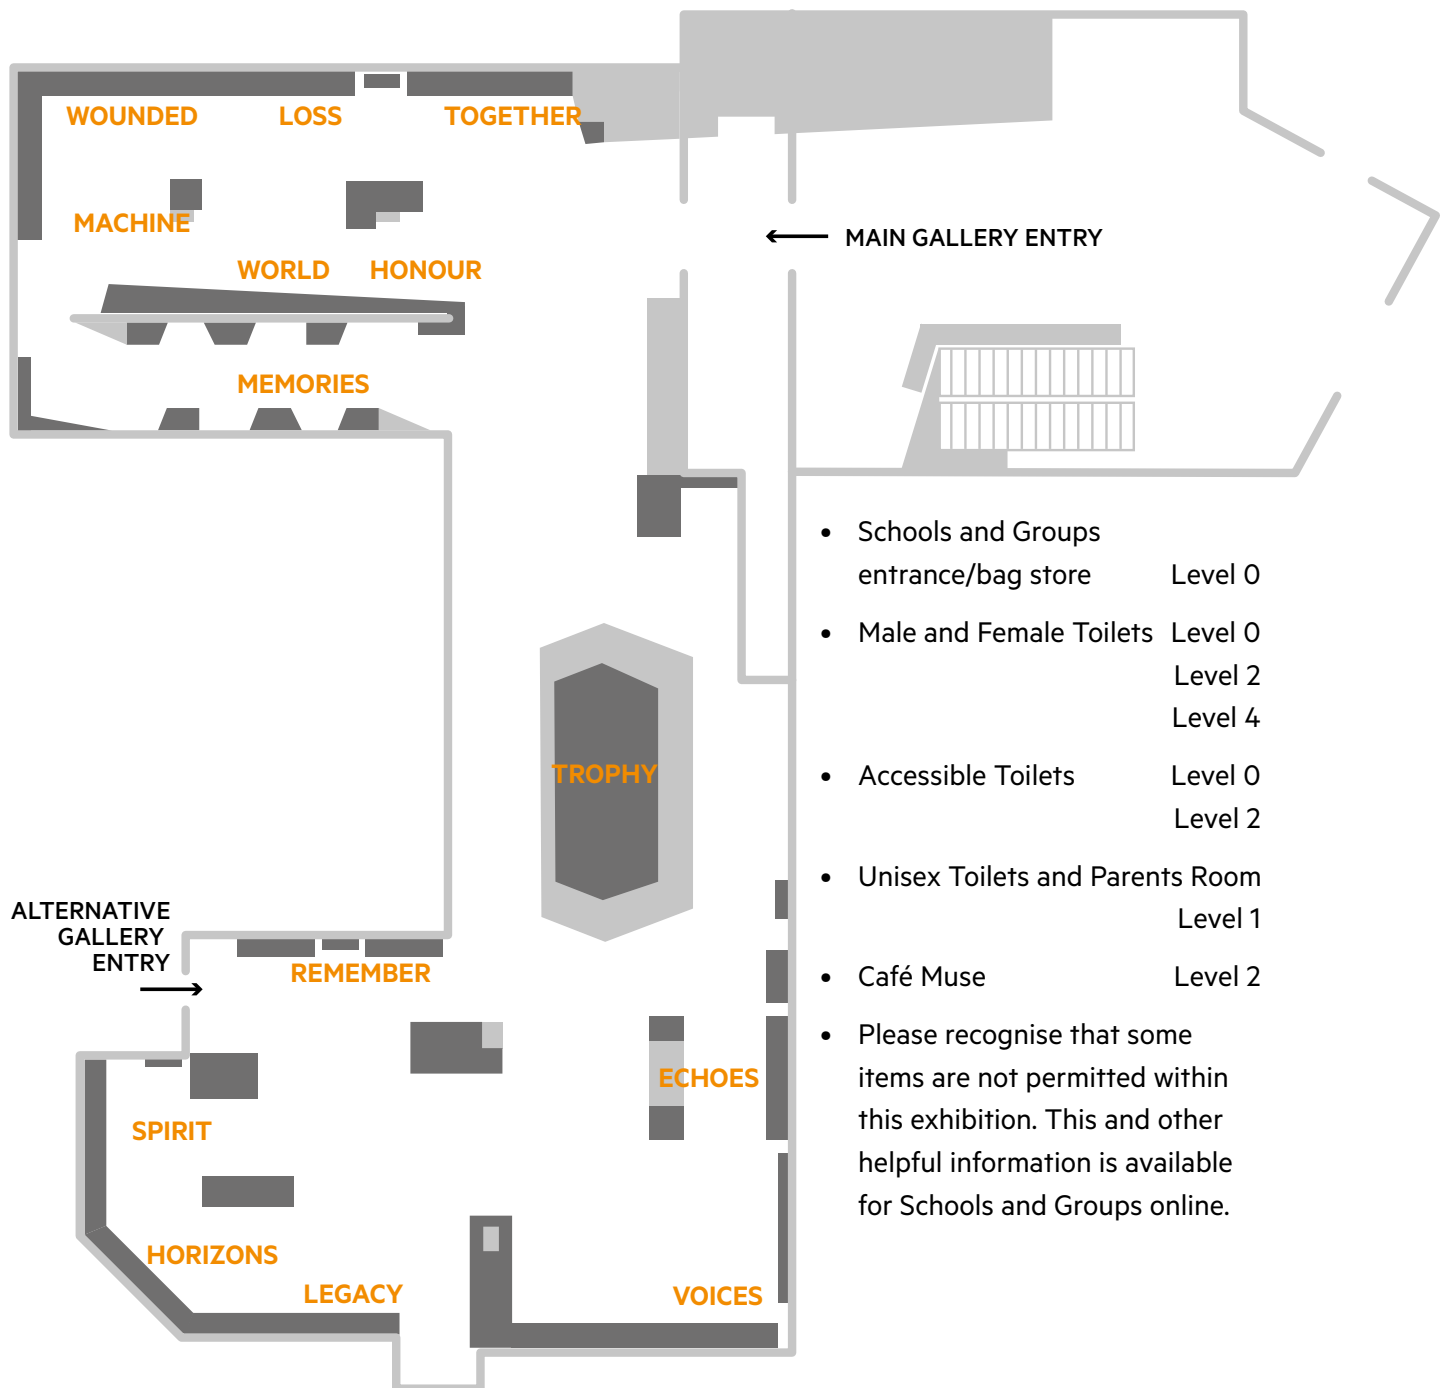

Anzac Legacy Gallery

Exhibition Floorplan

Queensland Museum

Level 1, South Bank

QUEENSLAND MUSEUM - South Bank

Cnr Melbourne and Grey Streets, SOUTH BANK

OPENING HOURS

9.30am–5pm daily

Closed Good Friday, Christmas Day & Boxing Day. Open Anzac Day from 1.30pm.