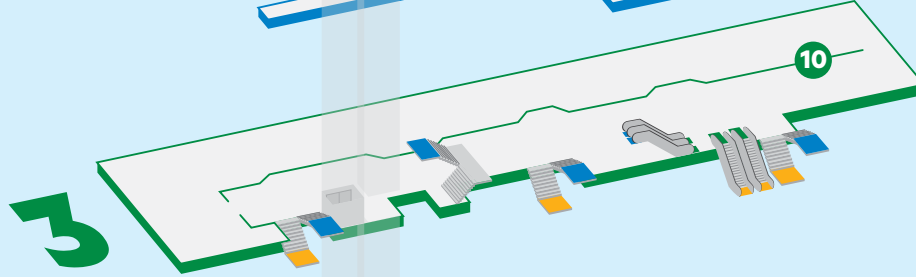

QUEENSLAND MUSEUM NETWORK

LEVEL 4

- 11. *Wild State*
- 12. *Discovery Centre*

♿ Toilets

LEVEL 3

- 10. *\$ Disney: The Magic of Animation* (now until 22 January 2023) (Temporary exhibition)

LEVEL 2

- 5. Main foyer
- 6. Theatre (wheelchair access on level 1½)
- 7. *Lost Creatures* (closed until mid 2023)
- 8. *Making Waves: A Century of Australian Coral Reef Science* (Temporary exhibition)
- 9. *Connections across the Coral Sea* (Temporary exhibition)

♿ Toilets

👪 Parents room

ℹ Information desk

🛍 Shop

☕ Café Muse (entrance via the Whale Mall)

👕 Cloakroom

🎫 Ticketing

LEVEL 1½

Mezzanine

- 4. *Minerals: Inspirational Treasures from the Earth*

LEVEL 1

- 2. *\$ SparkLab, Sciencentre*
- 3. *Anzac Legacy Gallery*

♿ Toilets

LEVEL 0

- 1. *Dinosaur Garden* (reopens November 2022)

♿ Toilets