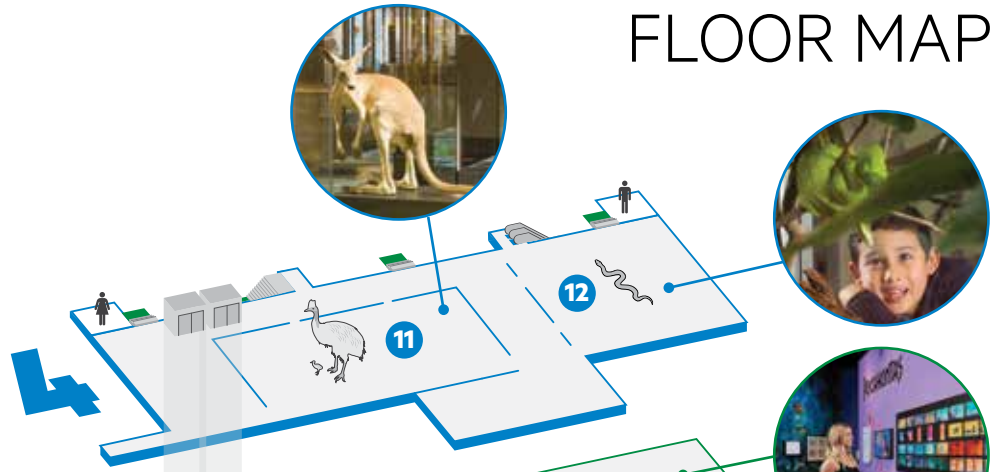

QUEENSLAND MUSEUM

FLOOR MAP

LEVEL 4

- 11. *Wild State*
- 12. *Discovery Centre*

♿ Toilets

LEVEL 3

- 10. *\$ Disney: The Magic of Animation* on now until 22 January 2023 (Temporary exhibition)

LEVEL 2

- 5. Main foyer
- 6. Theatre (wheelchair access on level 1½)
- 7. *Lost Creatures* (closed until mid 2023)
- 8. *Making Waves: A Century of Australian Coral Reef Science* (Temporary exhibition)
- 9. *Connections across the Coral Sea* (Temporary exhibition)

♿ Toilets

👪 Parents room

ℹ Information desk

🛍 Shop

☕ Café Muse (entrance via the Whale Mall)

👕 Cloakroom

🎫 Ticketing

LEVEL 1½