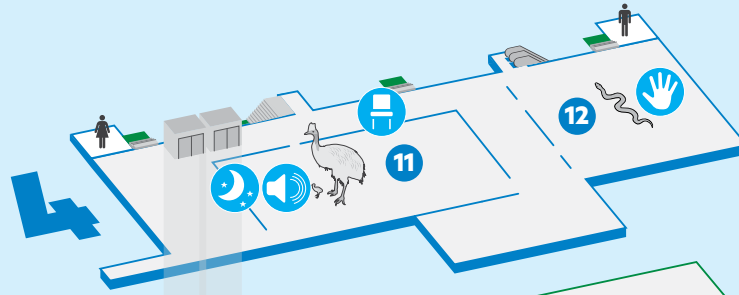

QUEENSLAND MUSEUM NETWORK

LEVEL 4

- 11. *Wild State*
- 12. *Discovery Centre*

♿ Toilets

LEVEL 3

- 10. *\$ Disney: The Magic of Animation* (now until 22 January 2023) (Temporary exhibition)

LEVEL 2

- 5. Main foyer
- 6. Theatre (wheelchair access on level 1½)
- 7. *Lost Creatures* (closed until mid 2023)
- 8. *Making Waves: A Century of Australian Coral Reef Science* (Temporary exhibition)
- 9. *Connections across the Coral Sea* (Temporary exhibition)