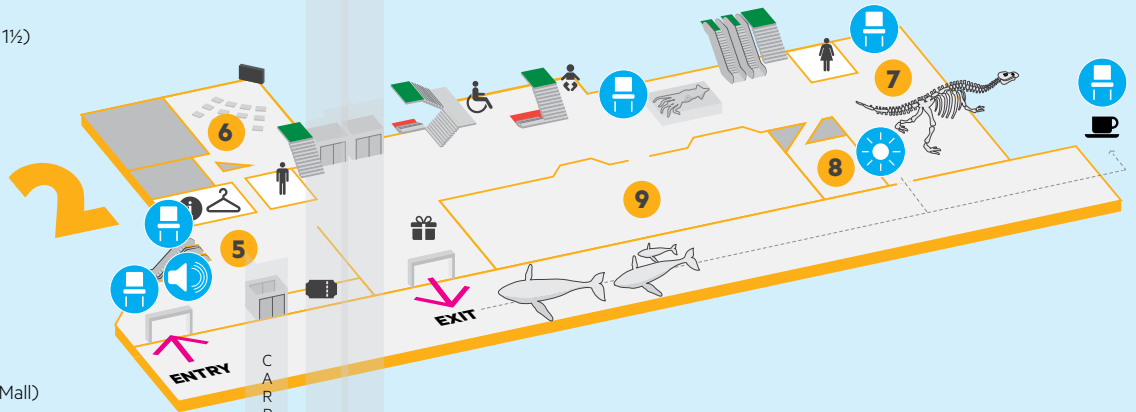

QUEENSLAND MUSEUM NETWORK

LEVEL 4

- 11. *Wild State*
- 12. *Discovery Centre*

♿ Toilets

LEVEL 3

- 10. *\$ Disney: The Magic of Animation* (now until 22 January 2023) (Temporary exhibition)

LEVEL 2

- 5. Main foyer
- 6. Theatre (wheelchair access on level 1½)
- 7. *Lost Creatures* (closed until mid 2023)
- 8. *Making Waves: A Century of Australian Coral Reef Science* (Temporary exhibition)
- 9. *Connections across the Coral Sea* (Temporary exhibition)

♿ Toilets

👪 Parents room

ℹ Information desk

🛍 Shop

☕ Café Muse (entrance via the Whale Mall)

👕 Cloakroom

🎫 Ticketing

LEVEL 1½

Mezzanine

- 4. *Minerals: Inspirational Treasures from the Earth*

LEVEL 1

- 2. *\$ SparkLab, Sciencentre*
- 3. *Anzac Legacy Gallery*

♿ Toilets

LEVEL 0

- 1. *Dinosaur Garden* (reopens November 2022)

♿ Toilets