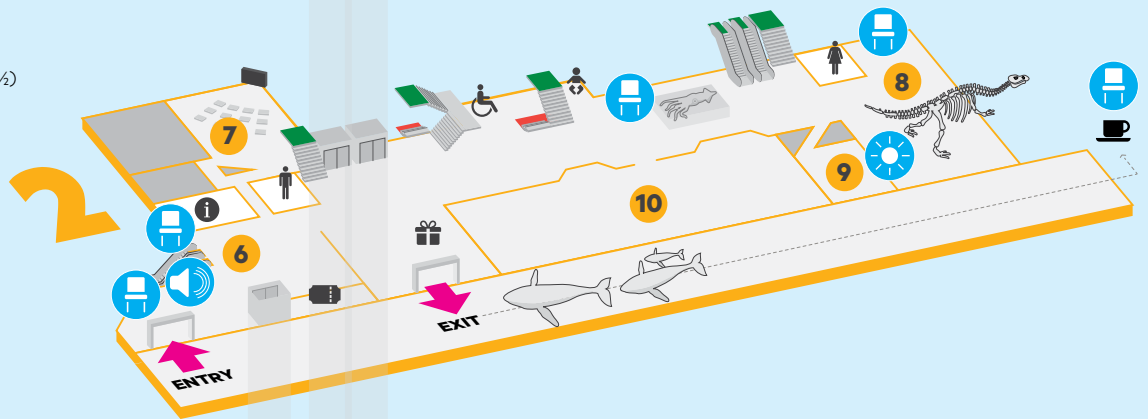

- 6. Main foyer
- 7. Theatre (wheelchair access on level 1 1/2)
- 8. Lost Creatures
- 9. Theatrette
- 10. Temporary exhibitions

♿ Toilets

👤 Parents room

ℹ Information desk

🛍 Shop

☕ Cafe (entrance via the Whale Mall)

LEVEL 1 1/2

- (Level T) Mezzanine
- 5. Minerals

LEVEL 1

- 3. SparkLab, Sciencentre
- 4. Anzac Legacy Gallery

♿ Toilets

LEVEL 0

- 1. Dinosaur Garden
- 2. Jurassic Joe

♿ Toilets