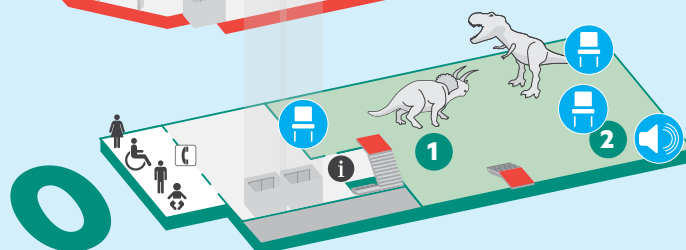

LEVEL 1 1/2

- (Level T) Mezzanine
- 5. Minerals

LEVEL 1

- 3. SparkLab, Sciencentre
- 4. Anzac Legacy Gallery

♿ Toilets

LEVEL 0

- 1. Dinosaur Garden
- 2. Jurassic Joe

♿ Toilets

👤 Parents room

ℹ Information desk

☎ Public telephone

- This area is usually noisy
- This area has very low light
- This area has interactive and touch objects
- This area is usually quiet
- Seating area
- This area has light projections