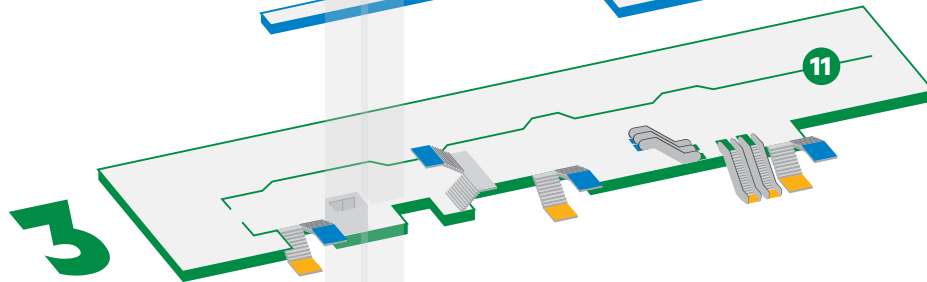

LEVEL 4

- 12. Wild State Gallery
- 13. Discovery Centre

Toilets

LEVEL 3

- 11. Temporary exhibitions

LEVEL 2

- 6. Main foyer
- 7. Theatre (wheelchair access on level 1 1/2)
- 8. Lost Creatures
- 9. Theatrette
- 10. Temporary exhibitions

Toilets

Parents room

Information desk

Shop

Cafe (entrance via the Whale Mall)

LEVEL 1 1/2

- (Level T) Mezzanine
- 5. Minerals

LEVEL 1