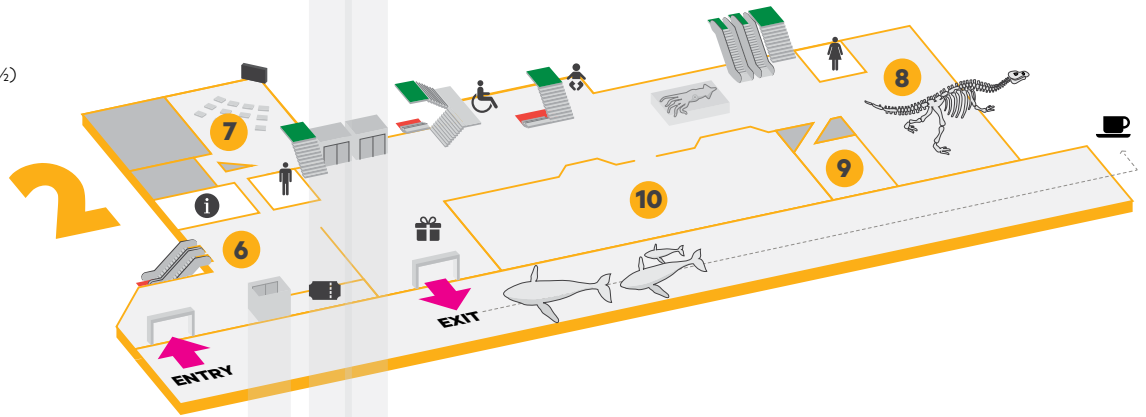

LEVEL 4

- 12. Wild State Gallery
- 13. Discovery Centre

Toilets

LEVEL 3

- 11. Temporary exhibitions

LEVEL 2

- 6. Main foyer
- 7. Theatre (wheelchair access on level 1 1/2)
- 8. Lost Creatures
- 9. Theatrette
- 10. Temporary exhibitions

Toilets

Parents room

Information desk

Shop

Cafe (entrance via the Whale Mall)

LEVEL 1 1/2

- (Level T) Mezzanine
- 5. Minerals

LEVEL 1

- 3. SparkLab, Sciencentre
- 4. Anzac Legacy Gallery

Toilets

LEVEL 0

- 1. Dinosaur Garden
- 2. Jurassic Joe

Toilets

Parents room

Information desk

Public telephone

- 6. Main foyer
- 7. Theatre (wheelchair access on level 1 1/2)
- 8. Lost Creatures
- 9. Theatrette
- 10. Temporary exhibitions

♿ Toilets

👤 Parents room

ℹ Information desk

🛍 Shop

☕ Cafe (entrance via the Whale Mall)