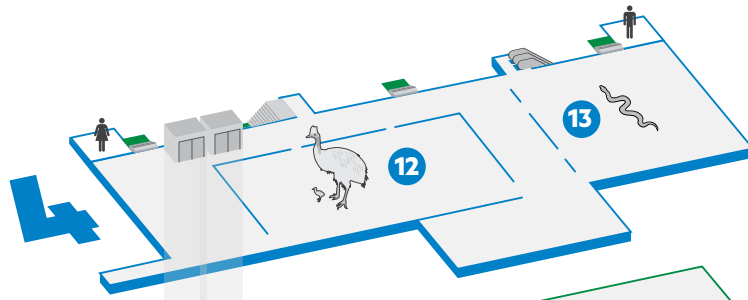

LEVEL 4

- 12. Wild State Gallery
- 13. Discovery Centre

Toilets

LEVEL 3

- 11. Temporary exhibitions

LEVEL 2

- 6. Main foyer
- 7. Theatre (wheelchair access on level 1 1/2)
- 8. Lost Creatures
- 9. Theatrette
- 10. Temporary exhibitions

Toilets

Parents room

Information desk

Shop

Cafe (entrance via the Whale Mall)

LEVEL 1 1/2

- (Level T) Mezzanine
- 5. Minerals

LEVEL 1

- 3. SparkLab, Sciencentre
- 4. Anzac Legacy Gallery

Toilets

LEVEL 0

- 1. Dinosaur Garden
- 2. Jurassic Joe

Toilets

Parents room

Information desk

Public telephone

👤 Parents room

ℹ Information desk

☎ Public telephone

- This area is usually noisy
- This area has very low light
- This area has interactive and touch objects
- This area is usually quiet
- Seating area
- This area has light projections