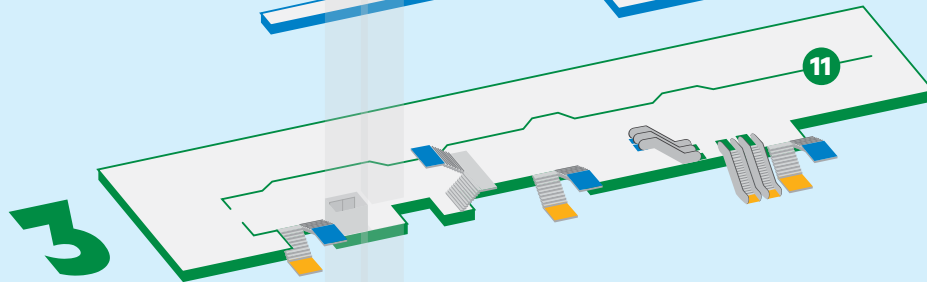

QUEENSLAND MUSEUM

SENSORY FLOOR MAP

LEVEL 4

- 12. Wild State Gallery
- 13. Discovery Centre

♿ Toilets

LEVEL 3

- 11. Temporary exhibitions

LEVEL 2

LEVEL 1 1/2

- (Level T) Mezzanine
- 5. Minerals

LEVEL 1

- 3. SparkLab, Sciencentre
- 4. Anzac Legacy Gallery

♿ Toilets

LEVEL 0

- 1. Dinosaur Garden
- 2. Jurassic Joe

♿ Toilets